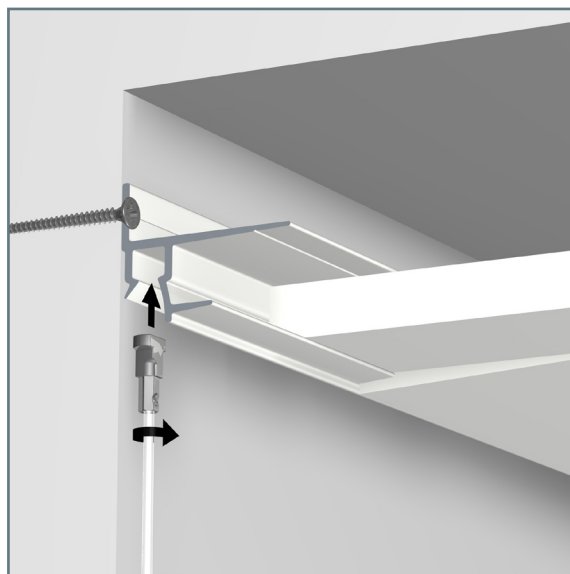

SHADOWLINE

20 KG/M

ARCHI
PROFILES

MASONRY

installation movie:

FLEXIBLE
SAFE
STRONG